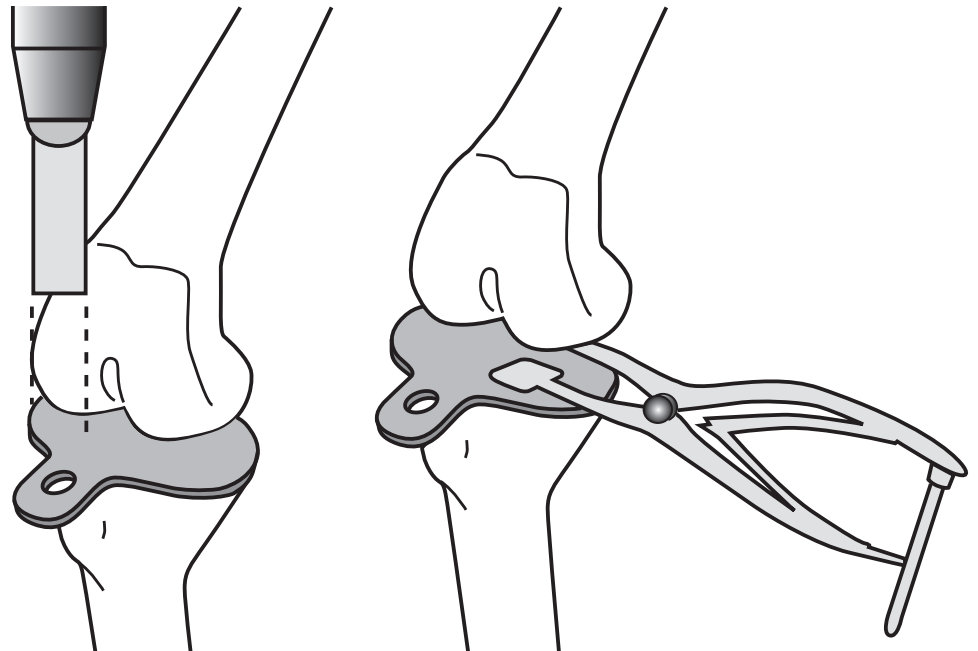

Sorrells Tibia Protector Plates

Designed by R. Barry Sorrells, MD

Designed to protect the surface of the tibia

PRODUCT NO'S:

1130 [Large] 75 mm x 45 mm

1135 [Small] 65 mm x 40 mm

www.innomed.net

ISO 13485:2016