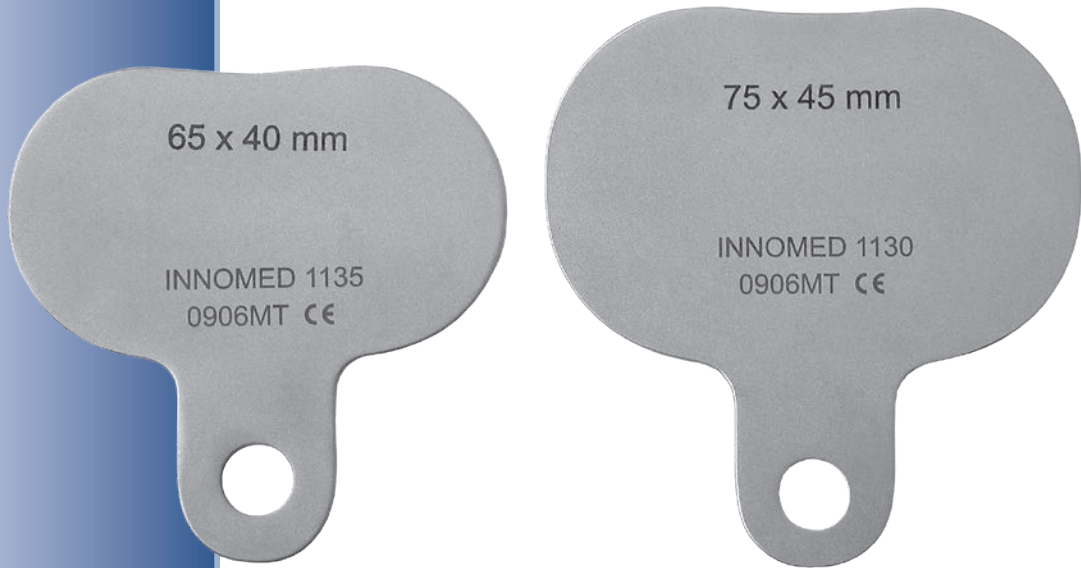

Sorrells Tibia Protector Plates

Designed by R. Barry Sorrells, MD

Designed to protect the surface of the tibia

PRODUCT NO'S:

1130 [Large] 75 mm x 45 mm

1135 [Small] 65 mm x 40 mm

www.innomed.net

ISO 13485:2016