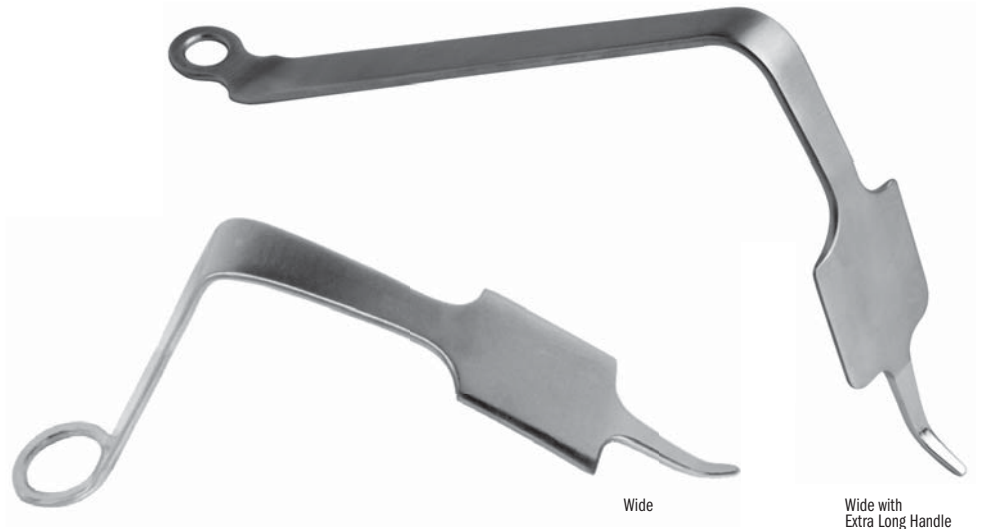

Bent Hohmann Retractors—Wide

Helps retract tissues at the margins of the joint

PRODUCT NO'S:

6590 [Wide]

Overall Length: 9.375"

Handle Length: 7"

Blade Width: 41mm

Depth from Bend: 4.75"

6590-01 [Wide with Extra Long Handle]

Overall Length: 11"

Handle Length: 9"

Blade Width: 41mm

Depth from Bend: 5.5"

FREE TRIAL ON MOST INSTRUMENTS

103 Estus Drive, Savannah, GA 31404
www.innomed.net info@innomed.net