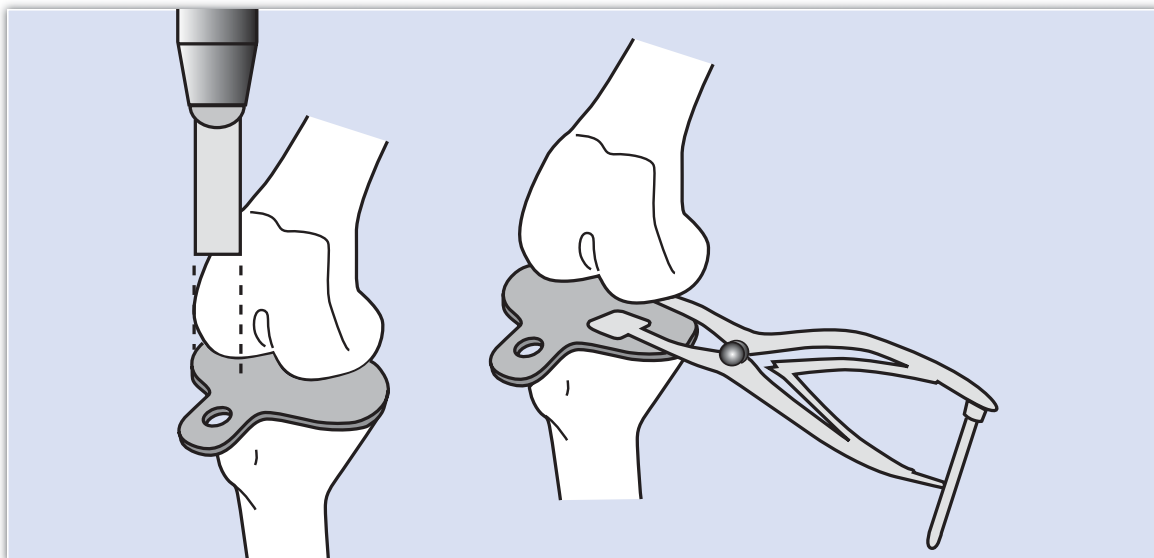

Sorrells Tibia Protector Plates

Designed to protect the surface of the tibia

Product No's:
1130 [Large - 75 x 45mm]
1135 [Small - 65 x 40mm]

Shown at
Actual Size

FREE TRIAL
ON MOST INSTRUMENTS
CALL FOR MORE INFORMATION