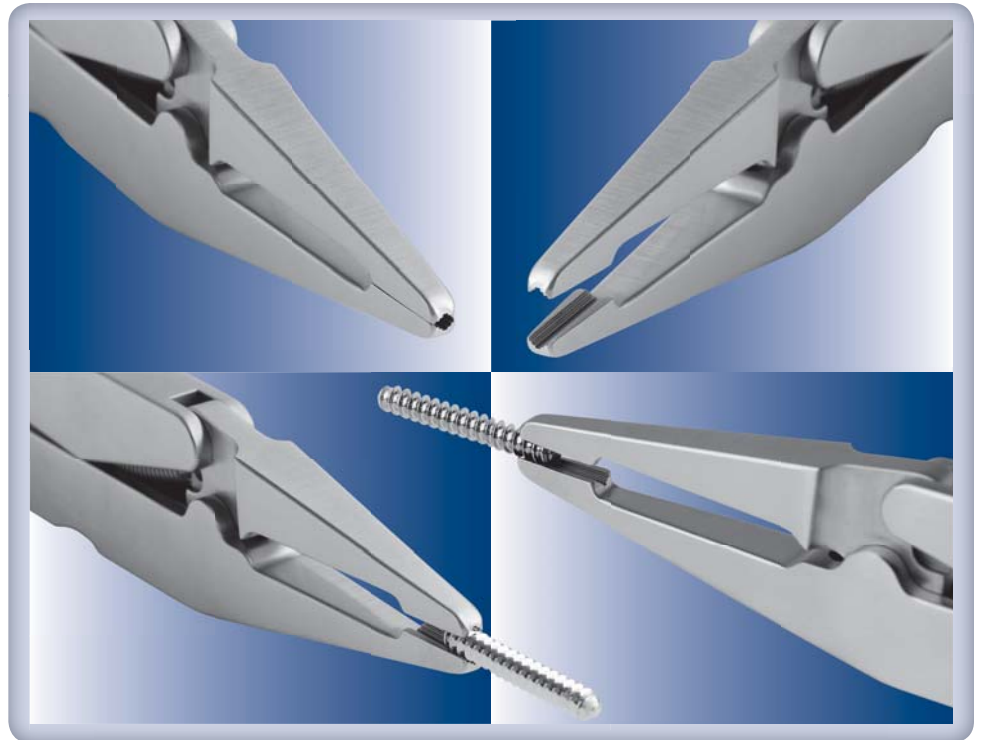

Screw/Pin Removal Locking Pliers

Unique jaw designed to solidly grip and clamp onto a screw head, broken screw, or pin for removal

PRODUCT NO:

S0142
Overall Length: 8"
Jaw Width: 4.5mm

FREE TRIAL ON MOST INSTRUMENTS