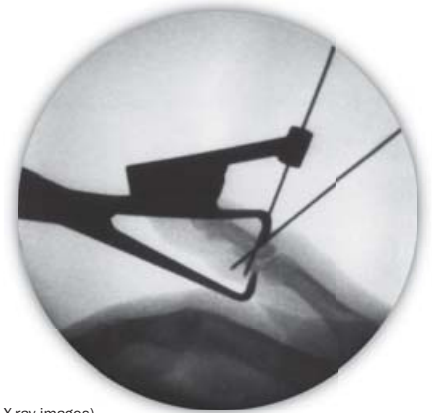

Chang Pin Clamp

Designed by
Win Chang, MD

Used for small bones, the clamp allows
accurate insertion of pins for internal
fixation.

Product No's:
1760-01 [1.8mm Cannula]

*Designed to allow accurate insertion
of pins for internal fixation*

(Prototype used in X-ray images)