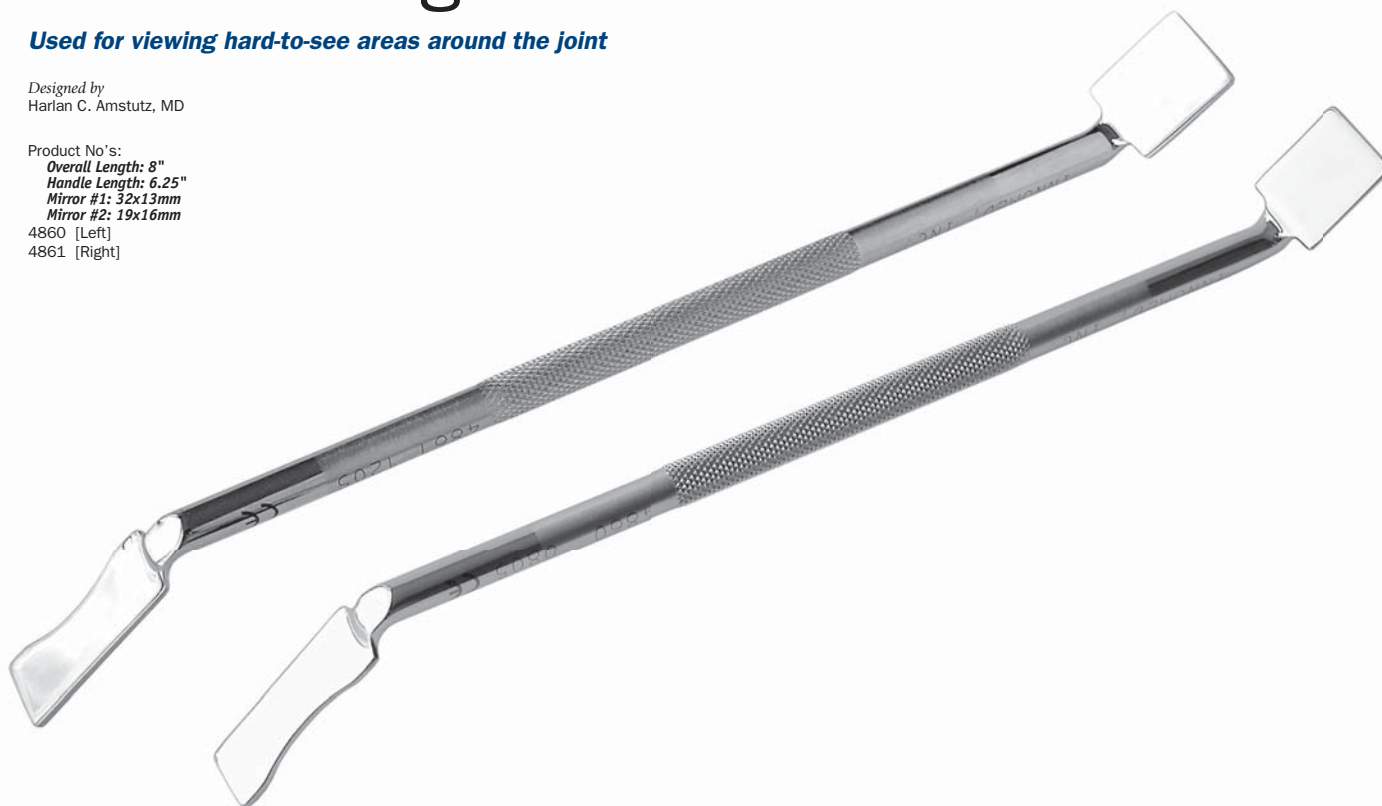

# Amstutz Angled Mirror

*Used for viewing hard-to-see areas around the joint*

Designed by  
Harlan C. Amstutz, MD

Product No's:  
Overall Length: 8"  
Handle Length: 6.25"  
Mirror #1: 32x13mm  
Mirror #2: 19x16mm  
4860 [Left]  
4861 [Right]