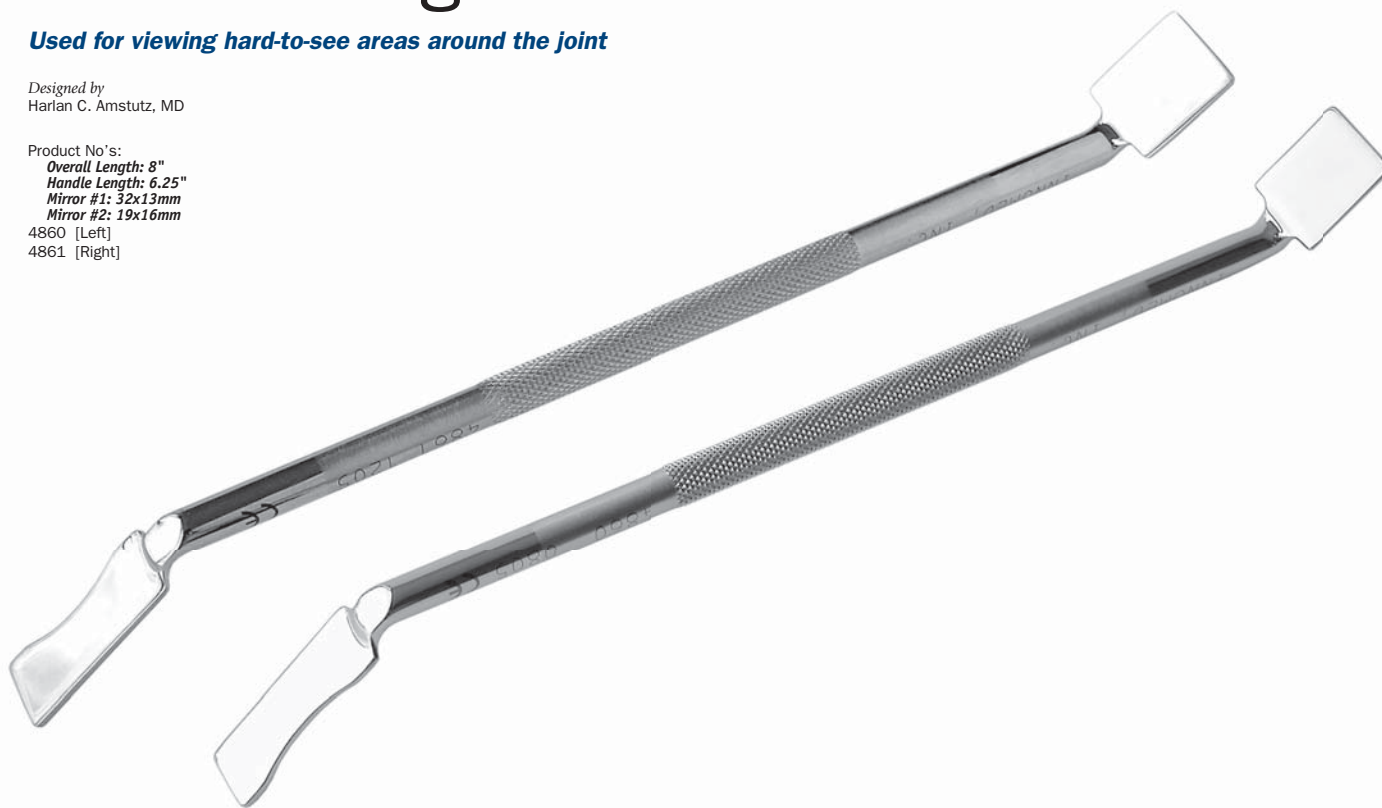

# Amstutz Angled Mirror

*Used for viewing hard-to-see areas around the joint*

Designed by  
Harlan C. Amstutz, MD

Product No's:  
Overall Length: 8"  
Handle Length: 6.25"  
Mirror #1: 32x13mm  
Mirror #2: 19x16mm  
4860 [Left]  
4861 [Right]